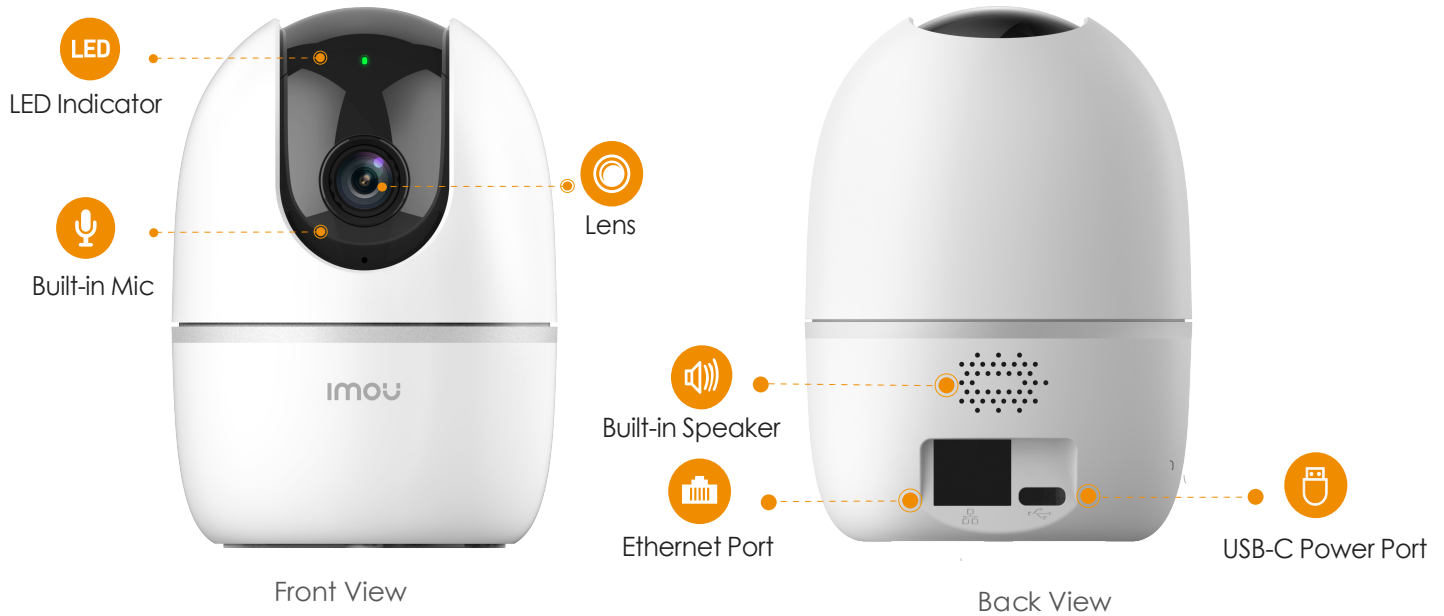

Specifications

Camera

1/3" Progressive CMOS
3MP (2304 x 1296)
Night Vision: 10m(33ft) Distance
3.6mm Fixed Lens
Field of View : 89° (H), 48° (V), 108° (D)
355° Pan & -5~80° Tilt

Video & Audio

Video Compression : H.265/H.264
Up to 20fps Frame Rate
8 x Digital Zoom
Two-way Audio

Notice Management

Motion Detection
Human Detection
Configurable Region
Abnormal Sound Alarm

Network

Wi-Fi:IEEE802.11b/g/n/ax,WiFi 6,50m Open Field
Imou App: iOS, Android
onvif

Auxiliary Interface

Micro SD Card Slot (up to 512GB)
Built-in Mic & Speaker
Reset Button

General

DC 5V1A Power Supply
Power Consumption:< 5W
Working Environment:-10° C~+45° C, Less Than 95%RH
Dimensions (L x W x H):
77.4 mm x 77.4 mm x 106.2mm (3.05 x 3.05 x 4.18 inch)
Weight: 201g (0.44lb)
CE

What's in the box

- 1x Camera
- 1x Quick Start Guide
- 1x Power Adapter
- 1x Power Cable
- 1x Screw Package
- 1x Mounting Plate
- 1x Installation Position Map