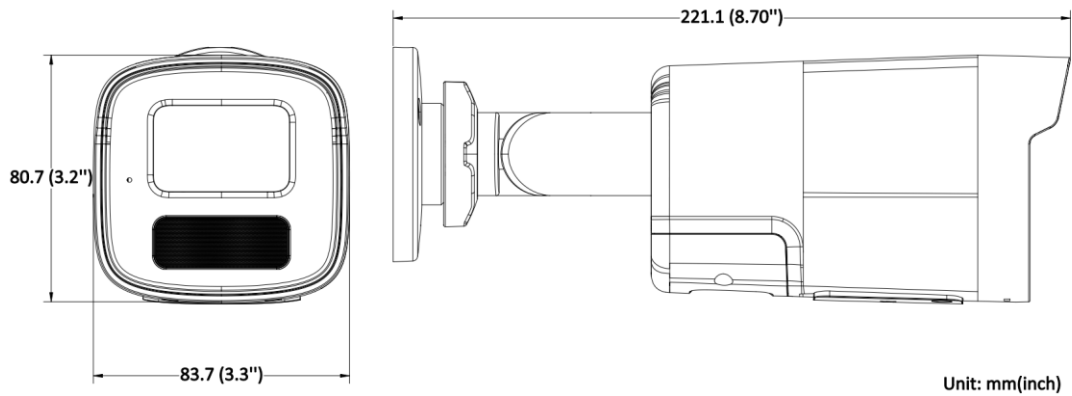

▪ **Dimension**

▪ **Accessory**

▪ **Optional**

DS-1275ZJ-SUS Vertical pole mount	DS-1276ZJ-SUS Corner mount	DS-1280ZJ-XS Junction box

Headquarters

No.555 Qianmo Road, Binjiang District,
Hangzhou 310051, China
T +86-571-8807-5998
www.hikvision.com

Follow us on social media to get the latest product and solution information.