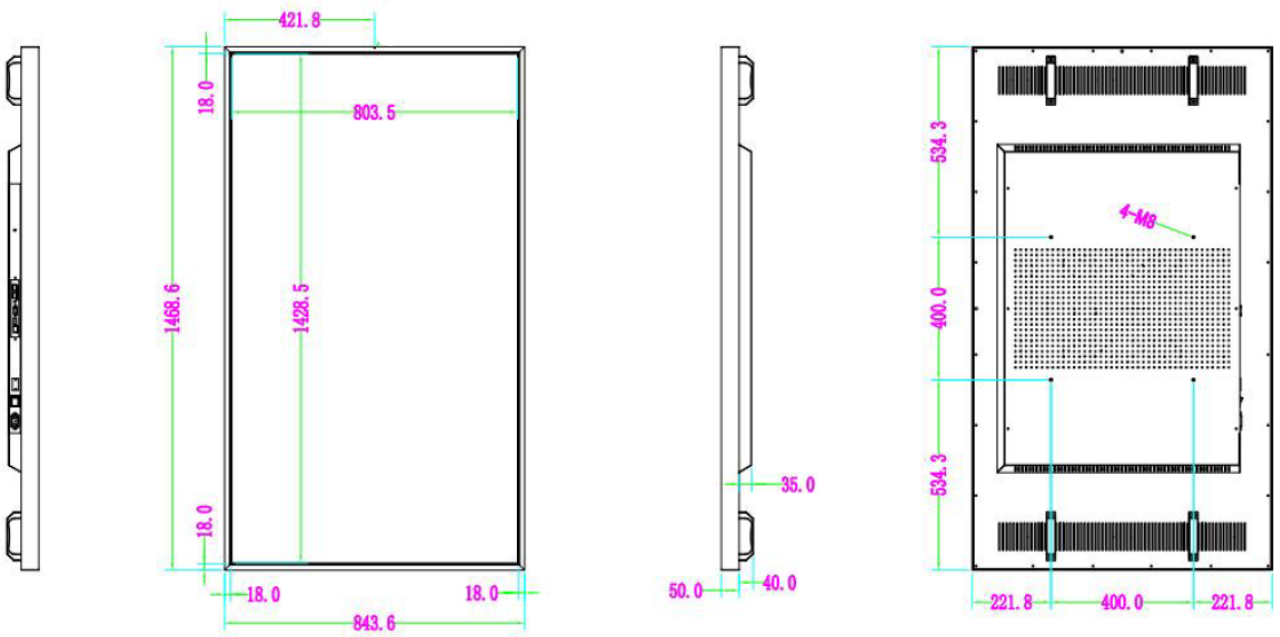

SPECIFITACIONES

| | | |
|---------------------------|---------------------|---------------------------------------|
| Display | Size | 65" |
| | Resolution | 3840x2160 |
| | Brightness | 5000 nits |
| | Contrast ratio | 1200:1 |
| | View angle (H / V) | 178° / 178° |
| Hardware | Dimensions | 1468.6mm (W) x 843.6mm (H) x 85mm (D) |
| | Weight | 40 Kg |
| | Bizel | 18mm |
| | Speaker | 2 x 5 W |
| | VESA | 400mm x 400mm |
| Packing | Dimmensions | 1580mm (W) x 980mm (H) x 220mm (D) |
| | Weight | 44 Kg |
| Maximum power consumption | | 620 W |
| Mainboard | OS | Android 12 |
| | RAM | 2 Gb |
| | Storage | 32 Gb |
| | Wi-Fi | 2.4 GHz |
| | Ports | HDMI 2.0 |
| | | RJ45 |
| | | Earphone |
| | | USB 3.0 |
| | | USB 2.0 |
| Others | Display mode | Horizontal / Vertical |
| | Working time | 24/7 |
| | Working temperature | 0°C - 40°C |
| | Working humedity | 10% - 85% |

DIMENSIONS

FLOOR BRACKET (OPTIONAL)

HANGING BRACKET (OPTIONAL)

SF-65WF-FB

SF-65WF-HB

Floor and hanging brackets are sold separately