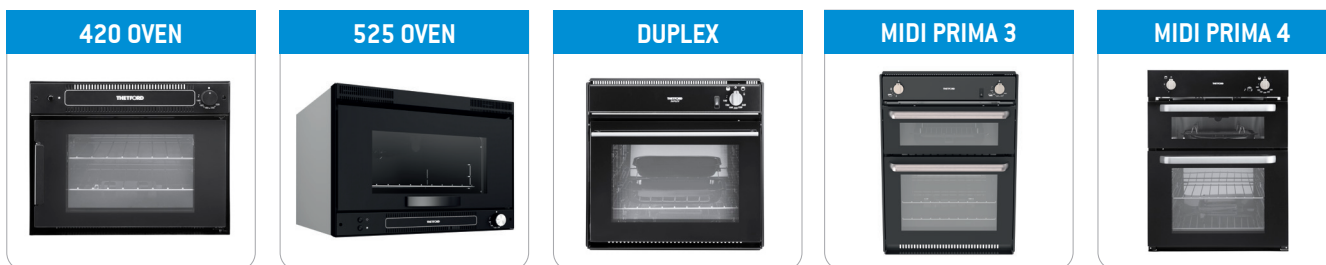

THE FORD Ovens & Grills

Type	Oven	Oven with Grill	Oven with Grill	Seperate Oven and Grill	Seperate Oven and Grill
Main dimension (HxWxD)	335x418x440 mm	369x525x480 mm	445x456x490 mm	644x444x450 mm	640x495x460 mm
Nominal width – build-in dimension	420 mm	527 mm	445 mm	445 mm	498 mm
Total heat input – gas	1.0 kW	2,5 kW	3.2 kW	3.1 kW	3,2 kW
Gas burner – grill	n/a	1,5 kW	1.6 kW	1.5 kW	1,6 kW
Gas burner – oven	1.0 kW	1,0 kW	1.6 kW	1.6 kW	1,6 kW
Grill capacity	n/a	Integrated in oven cavity	Integrated in oven cavity	13 L	17,5 L
Oven capacity	23 L	23 L	36 L	36 L	37 L
Max input gas	72.0 g/h	108 g/h	230.4 g/h	223.2 g/h	230.4 g/h
Spark ignition	12V dc	12V dc	12V dc	12V dc	12V dc
Oven light	Yes	Yes	No	No	No
Oven door hinging	Side Open [L/H, Swappable to R/H]	Top	Drop Down	Drop Down	Drop Down
Lower pan storage door	N/A	N/A	N/A	No	No
Net weight	10.5 kg	15,8 kg	14.0 kg	18.0 kg	16.5 kg
Part number	S0V4205-SP	S0G5205-SP	S0G70998-SP	S0P70998-SP	S0P13907-SP