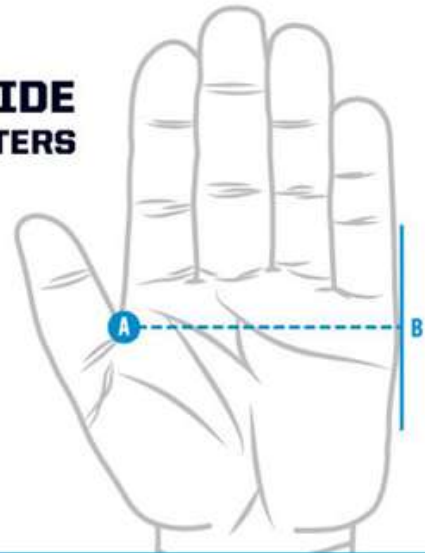

GLOVE SIZING GUIDE MEASURE IN CENTIMETERS

FINGER LENGTH

Measure your length from position A to B.

MEN'S	WOMEN'S	YOUTH
		8.5 cm
		10.0 – 10.8 cm
10.0 cm – 10.8 cm		
10.8 cm – 11.5 cm		
11.5 cm – 12.3 cm		
12.3 cm – 13.0 cm	10.0 cm – 10.5 cm	
13.0 cm – 13.8 cm	10.5 cm – 11.0 cm	
13.8 cm – 14.5 cm	11.0 cm – 11.5 cm	
14.5 cm – 15.2 cm		
15.2 cm – 15.9 cm		
15.9 cm – 16.5 cm		

GLOVE SIZE

If you're between sizes, we recommend sizing down for a snug fit.

PALM WIDTH

Measure your palm width from position A to B.

MEN'S	WOMEN'S	YOUTH
		3.7 cm
		4 – 5 cm
< 5.0 cm		
5.0 cm – 5.8 cm		
5.8 cm – 6.5 cm		
6.5 cm – 7.5 cm	5.5cm – 6.5 cm	
7.5 cm – 8.5 cm	6.5 cm – 7.5 cm	
8.5 cm – 9.8 cm	7.5 cm – 8.5 cm	
9.8 cm – 11.0 cm		
11.0 cm – 12.2 cm		
12.2 cm – 13.7 cm		